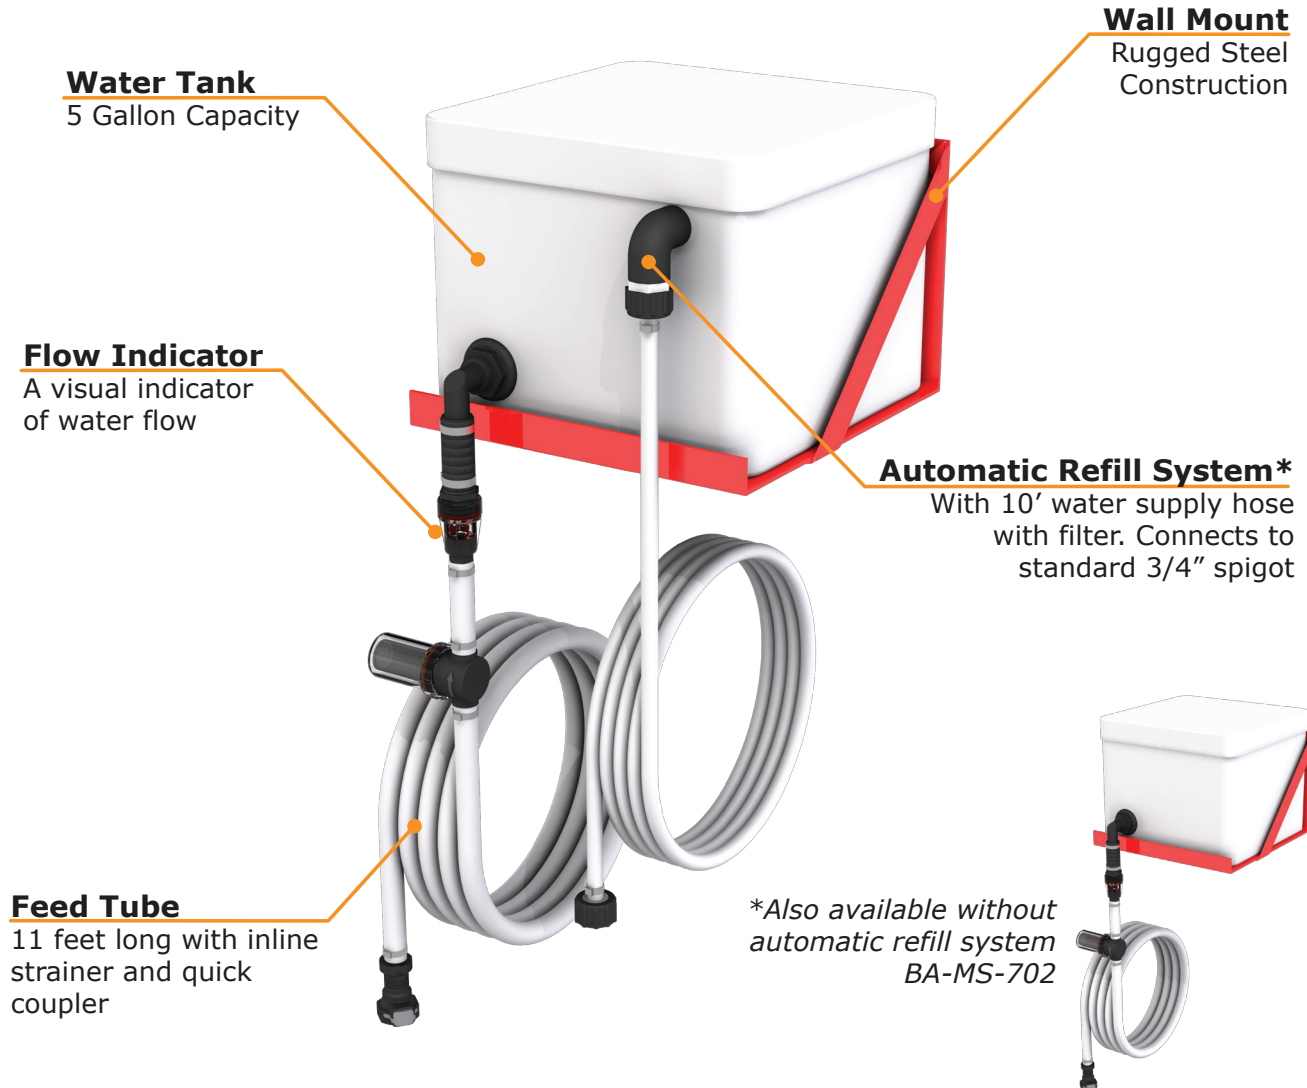

# GRAVITY TANKS

Gravity Tank	<b>BA-MS-700</b>
Gravity Tank without Auto Refill	<b>BA-MS-702</b>

*\*Also available without automatic refill system  
BA-MS-702*

Just put on a shelf or use our rugged mounting bracket. Bottom of tank must be at a minimum of six feet above the top of the batteries being watered. Tank automatically refills itself. Compatible with Deionized Water.

For batteries equipped with Millennium Plus+ or Pro-Fill systems SPW system must have BA-QDV-500 or BA-QDV-505 Quick Coupler)

**1 FLOW-RITE CONTROLS  
1 YEAR WARRANTY**

Flow-Rite Controls, 960 74th St, Byron Center, MI 49315  
phone: 616-583-1700 ~ fax: 616-878-5151 ~ [www.flow-rite.com](http://www.flow-rite.com)